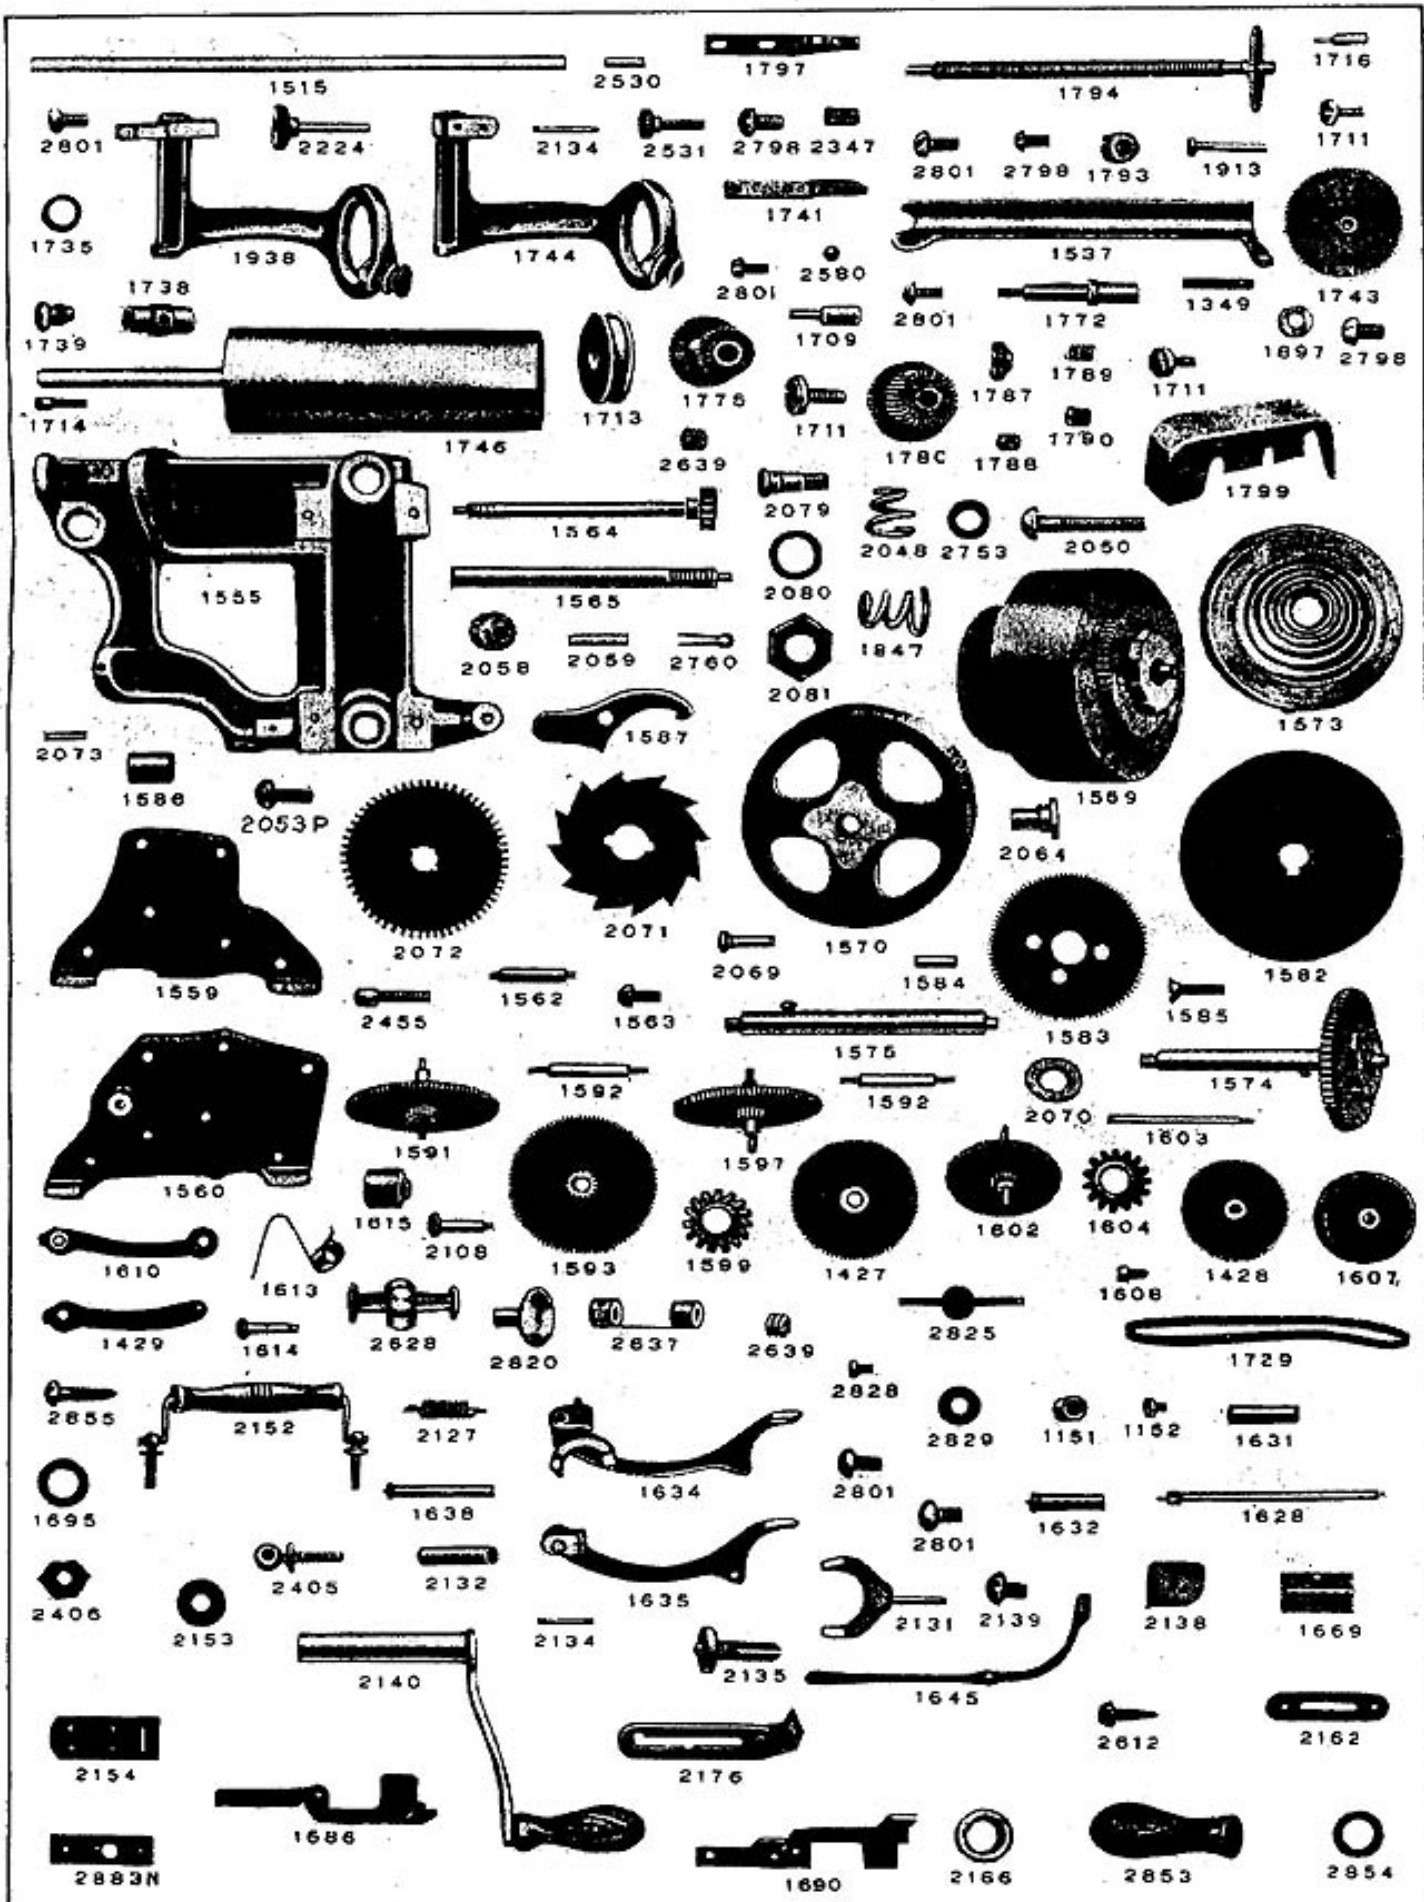

EDISON STANDARD PHONOGRAPH, MODEL "D"