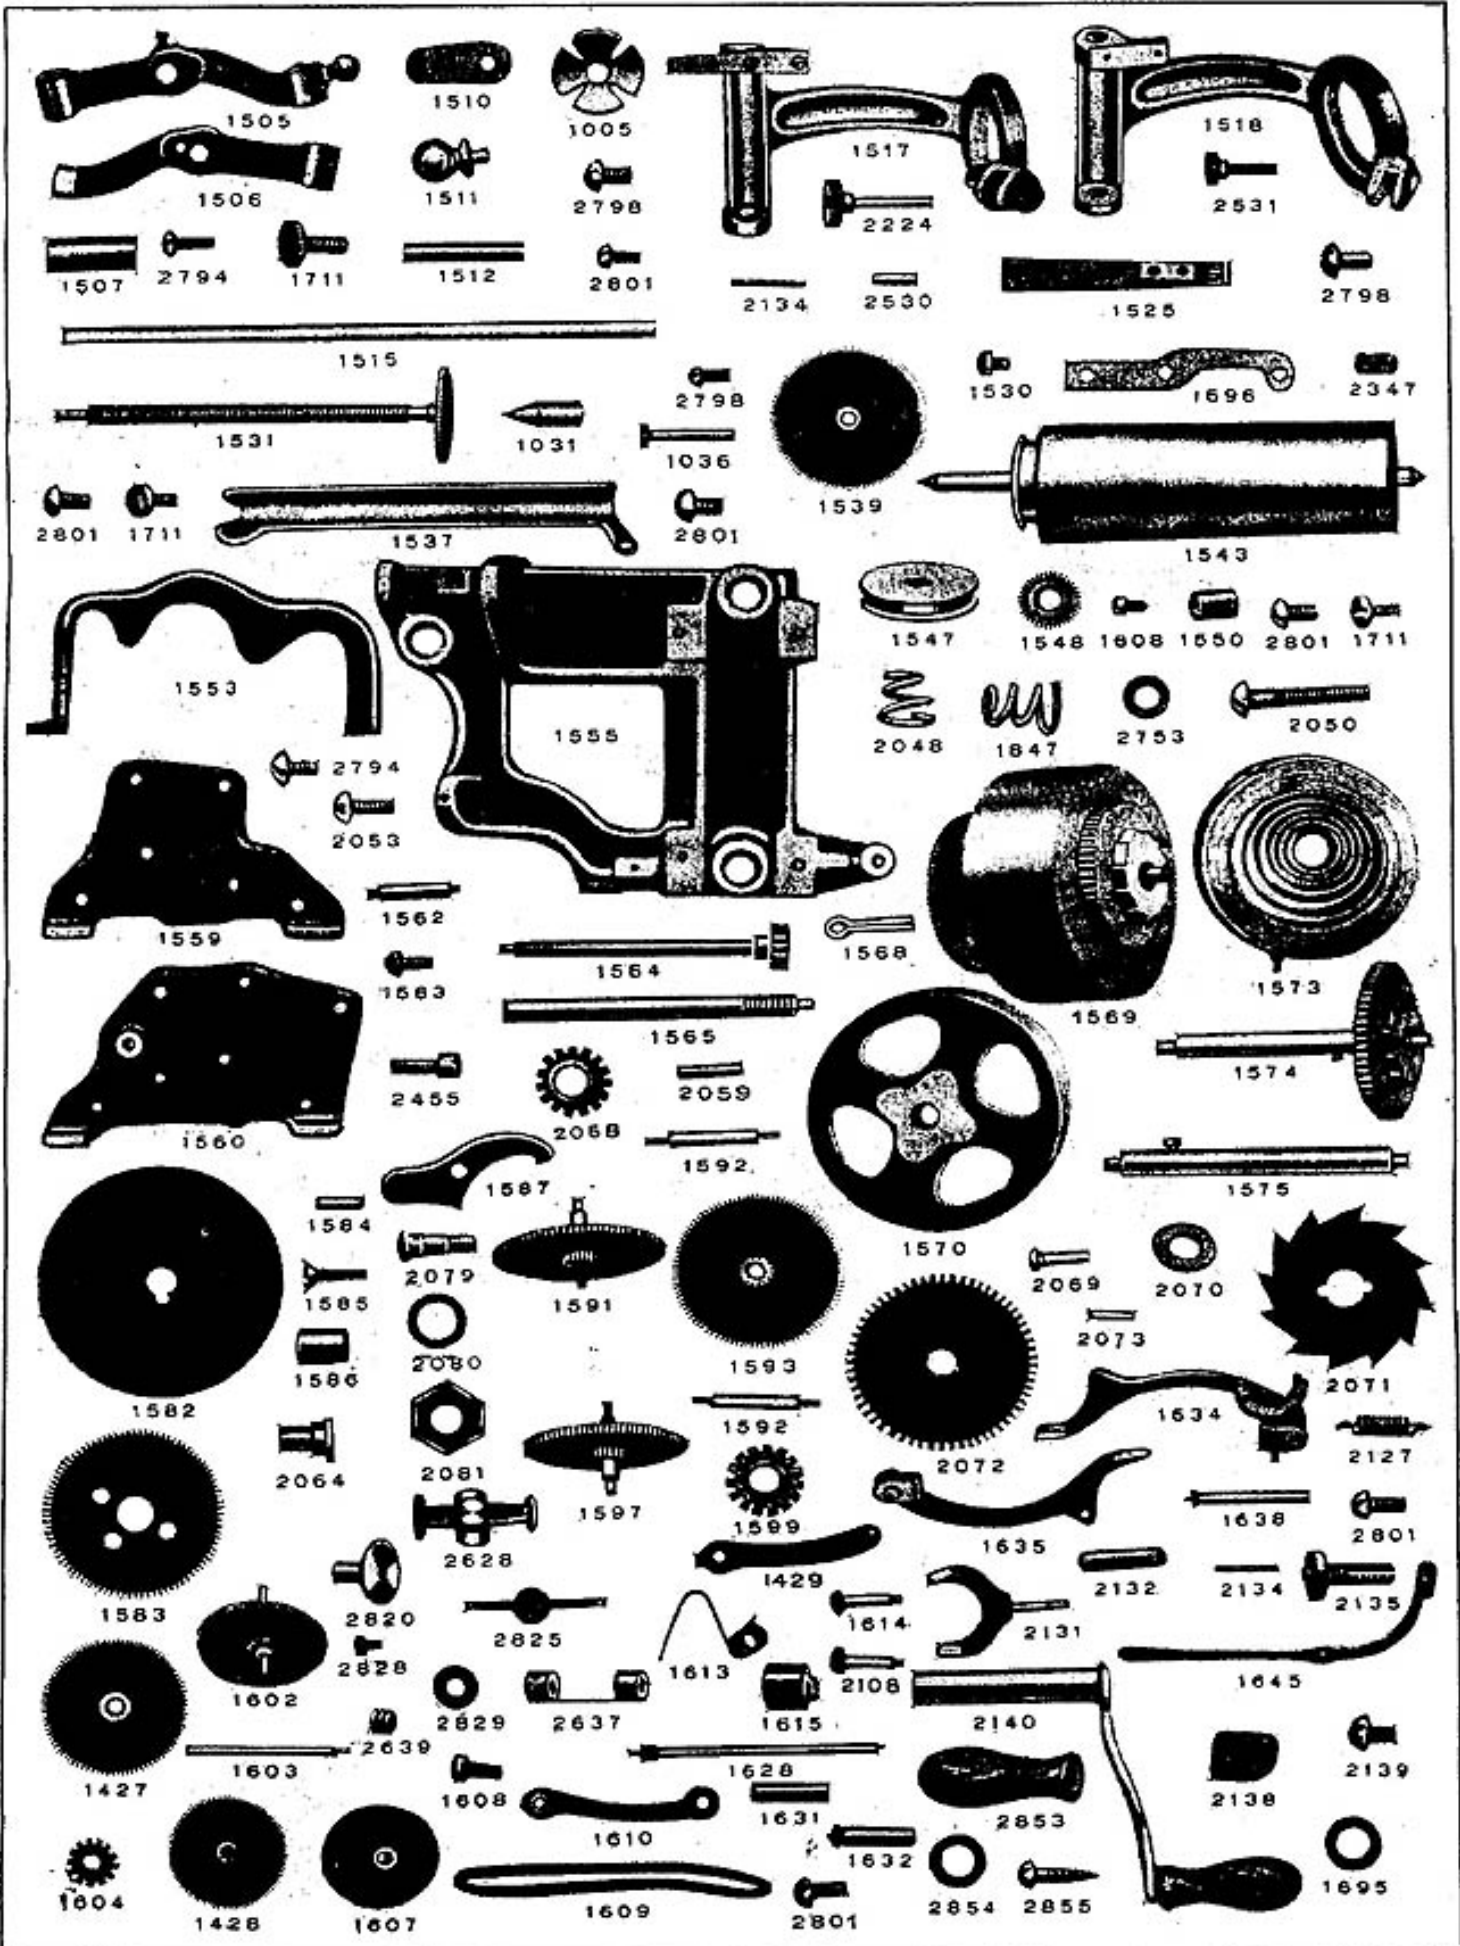

EDISON STANDARD PHONOGRAPH, MODEL "B"