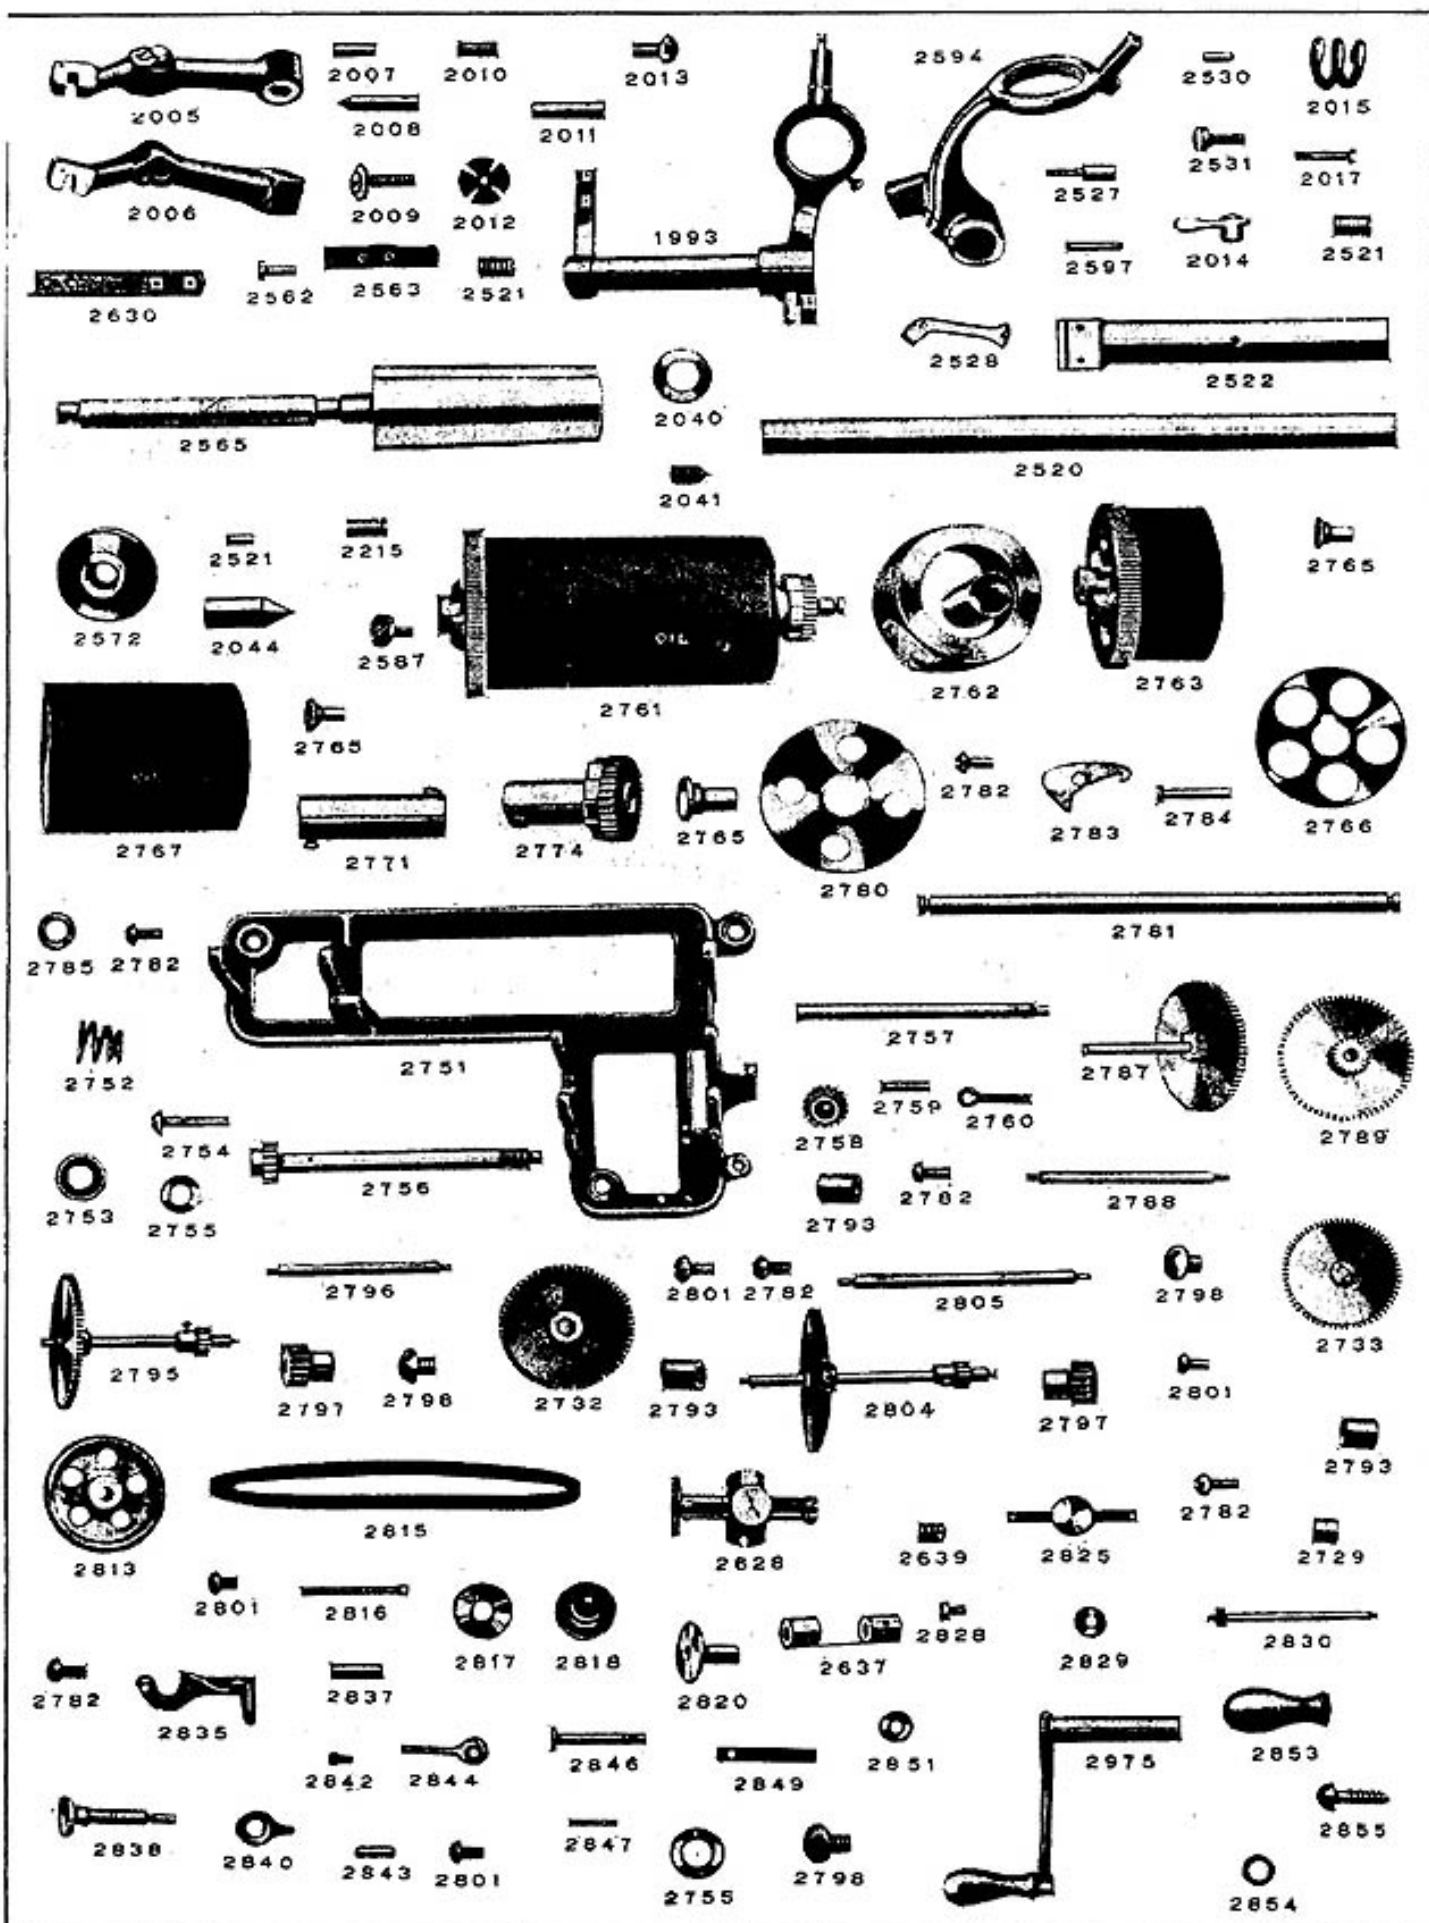

# EDISON TRIUMPH PHONOGRAPH, MODEL "D"